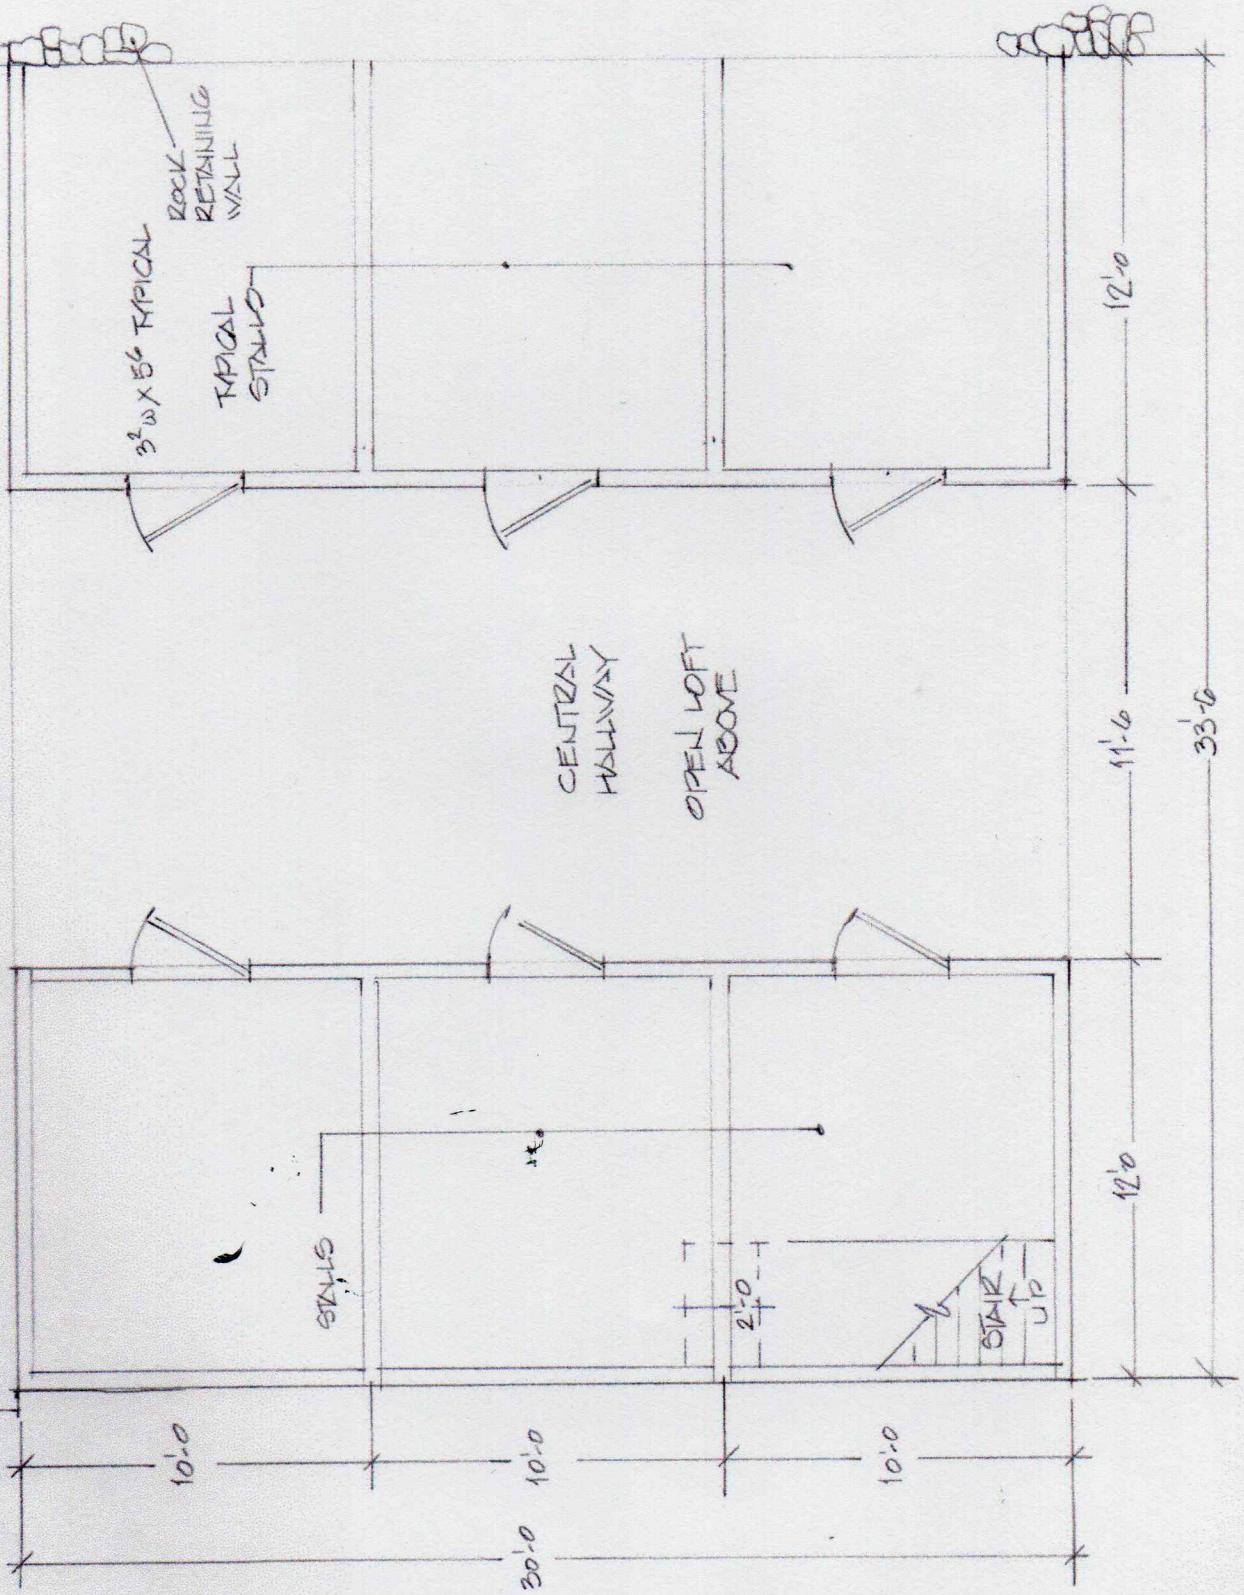

↑ 16' WIDE SHED MODERN ADDITION →
 11' TO EYE OF BARN
 12 14

EVIN/LOYE MONITOR ROOF LIVESTOCK AND MULTI-PURPOSE
 FLOOR PLAN
 SCALE: 3/16" = 1'-0"