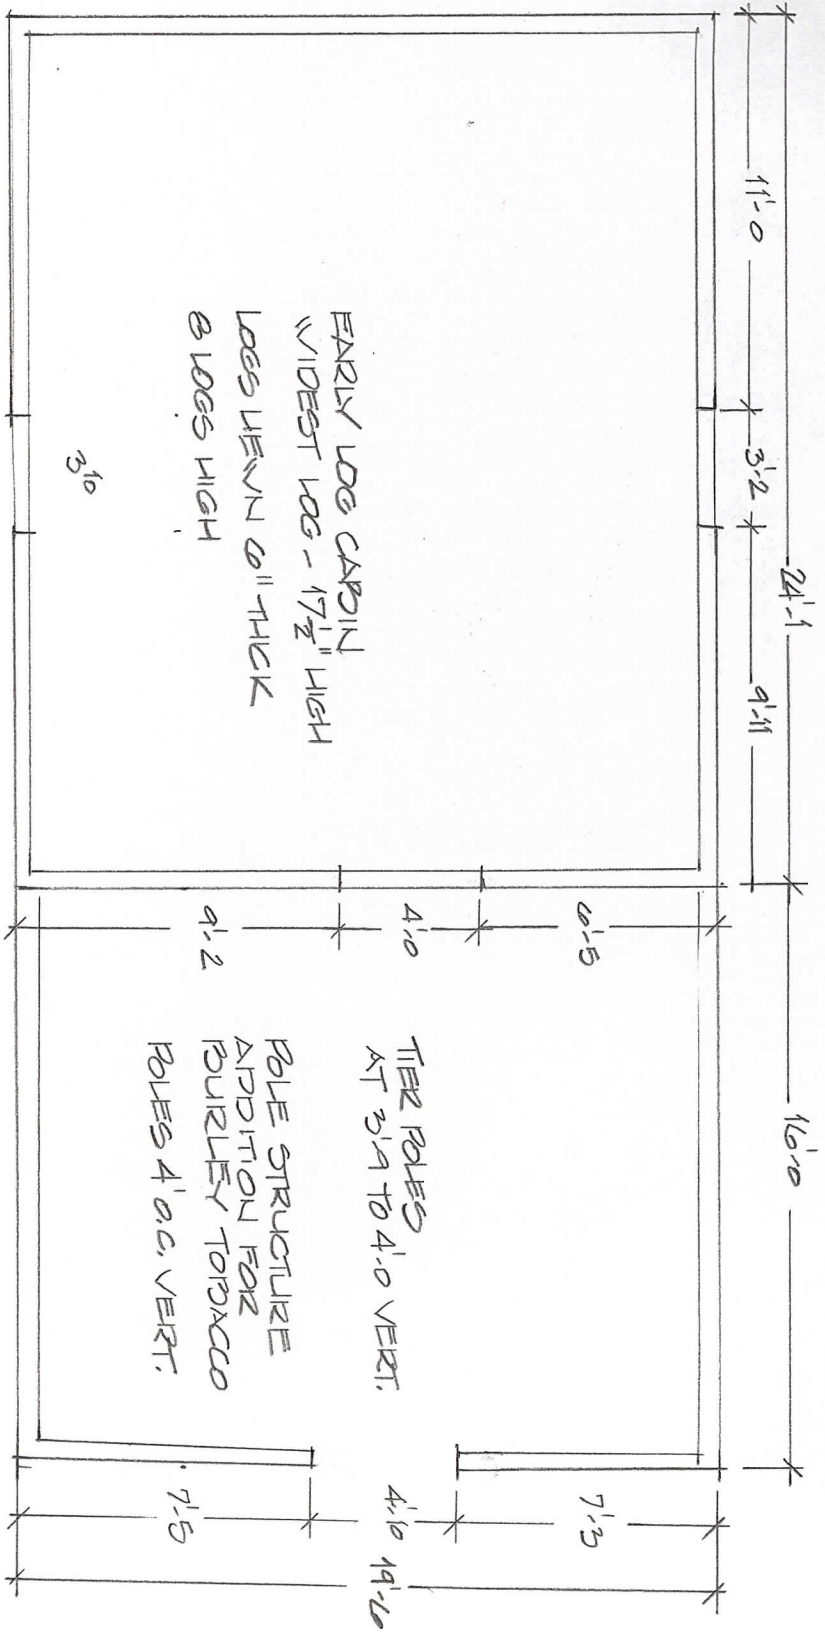

1958' ELEVATION

JANICE ROBERTS / HERMAN ROBERTS
BURLY TORRICO WITH LOG CABIN AND POLE ADDITION
FLOOR PLAN: SCALE 3/16" = 1'-0"