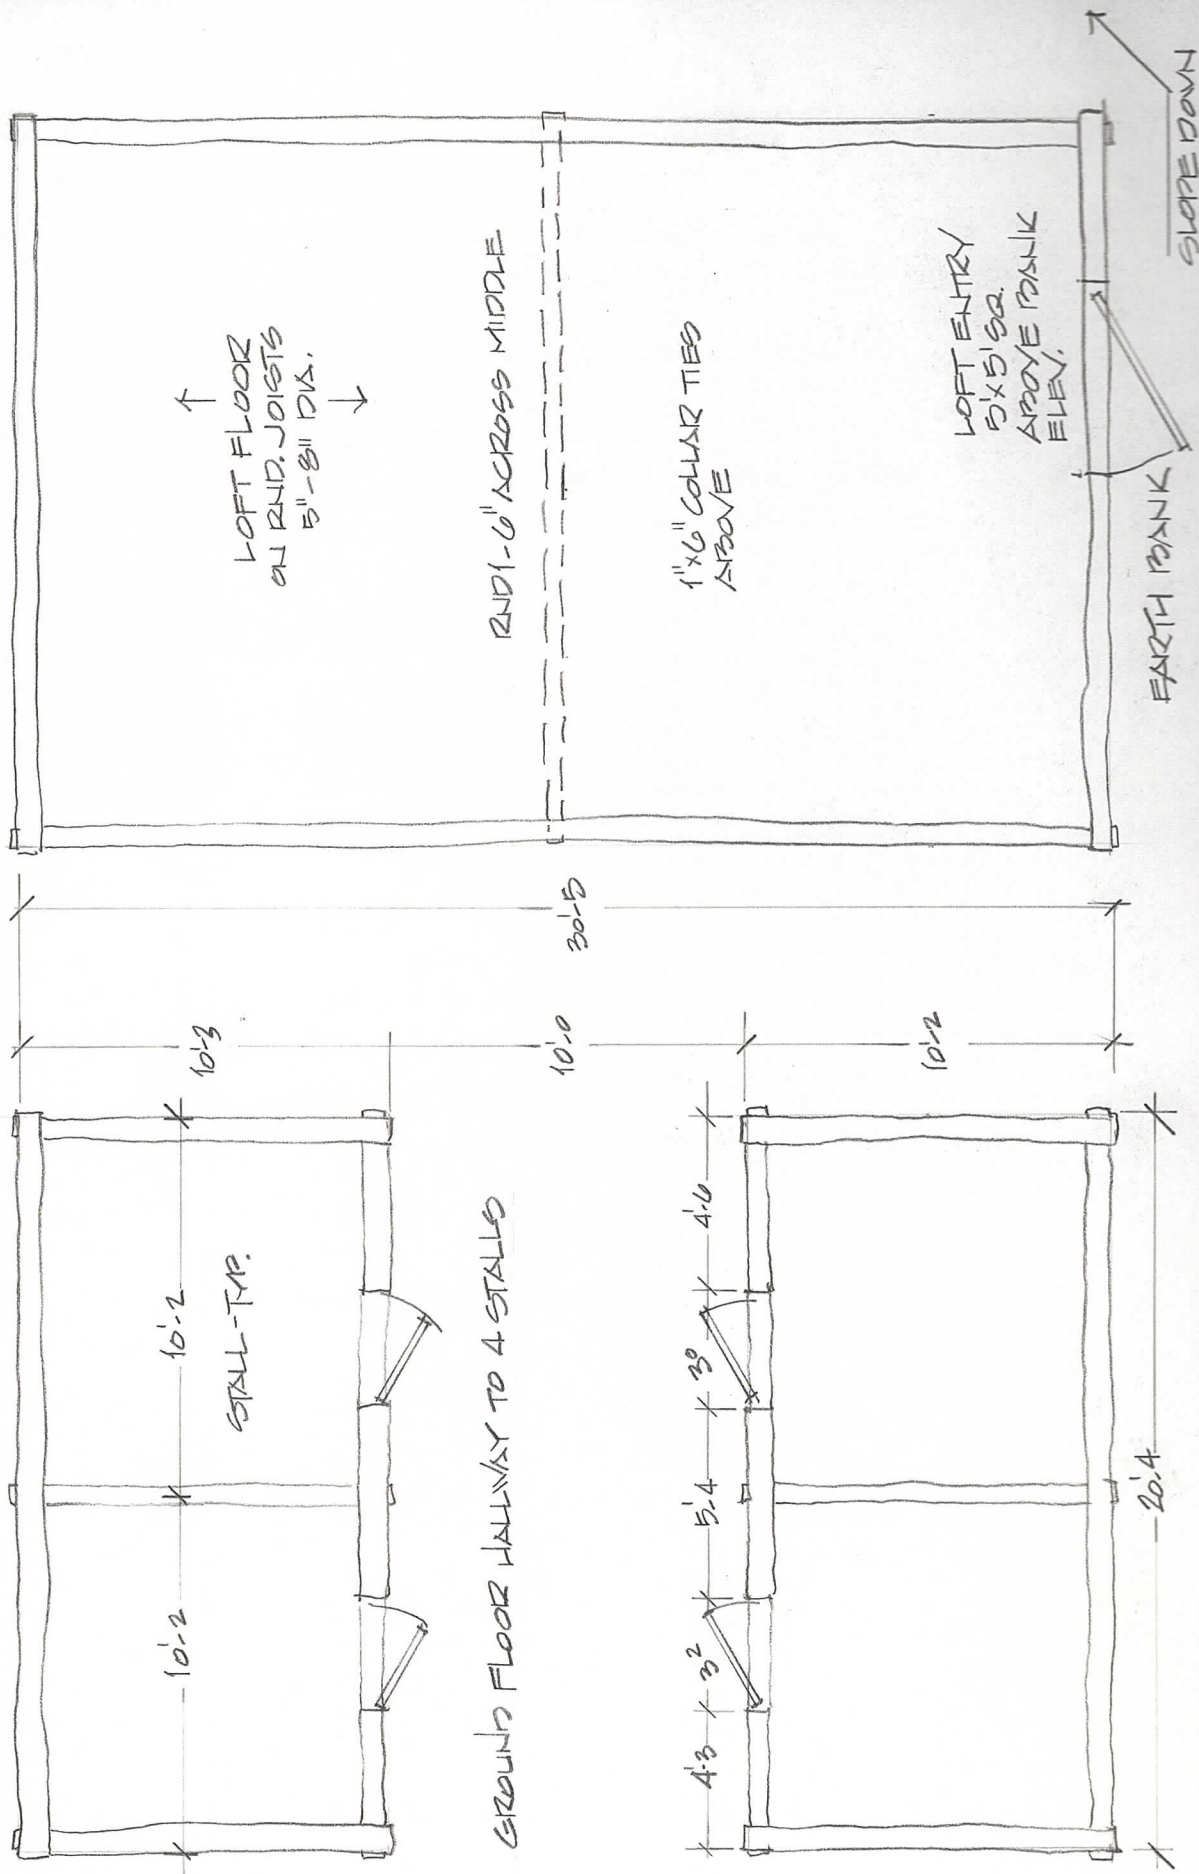

# HAL WOODY / W.T. MOORE MULTI-PURPOSE LOG BARN

LOFT FLOOR - PLAN

GROUND FLOOR - PLAN

SCALE 3/16" = 1'-0"

NORTH