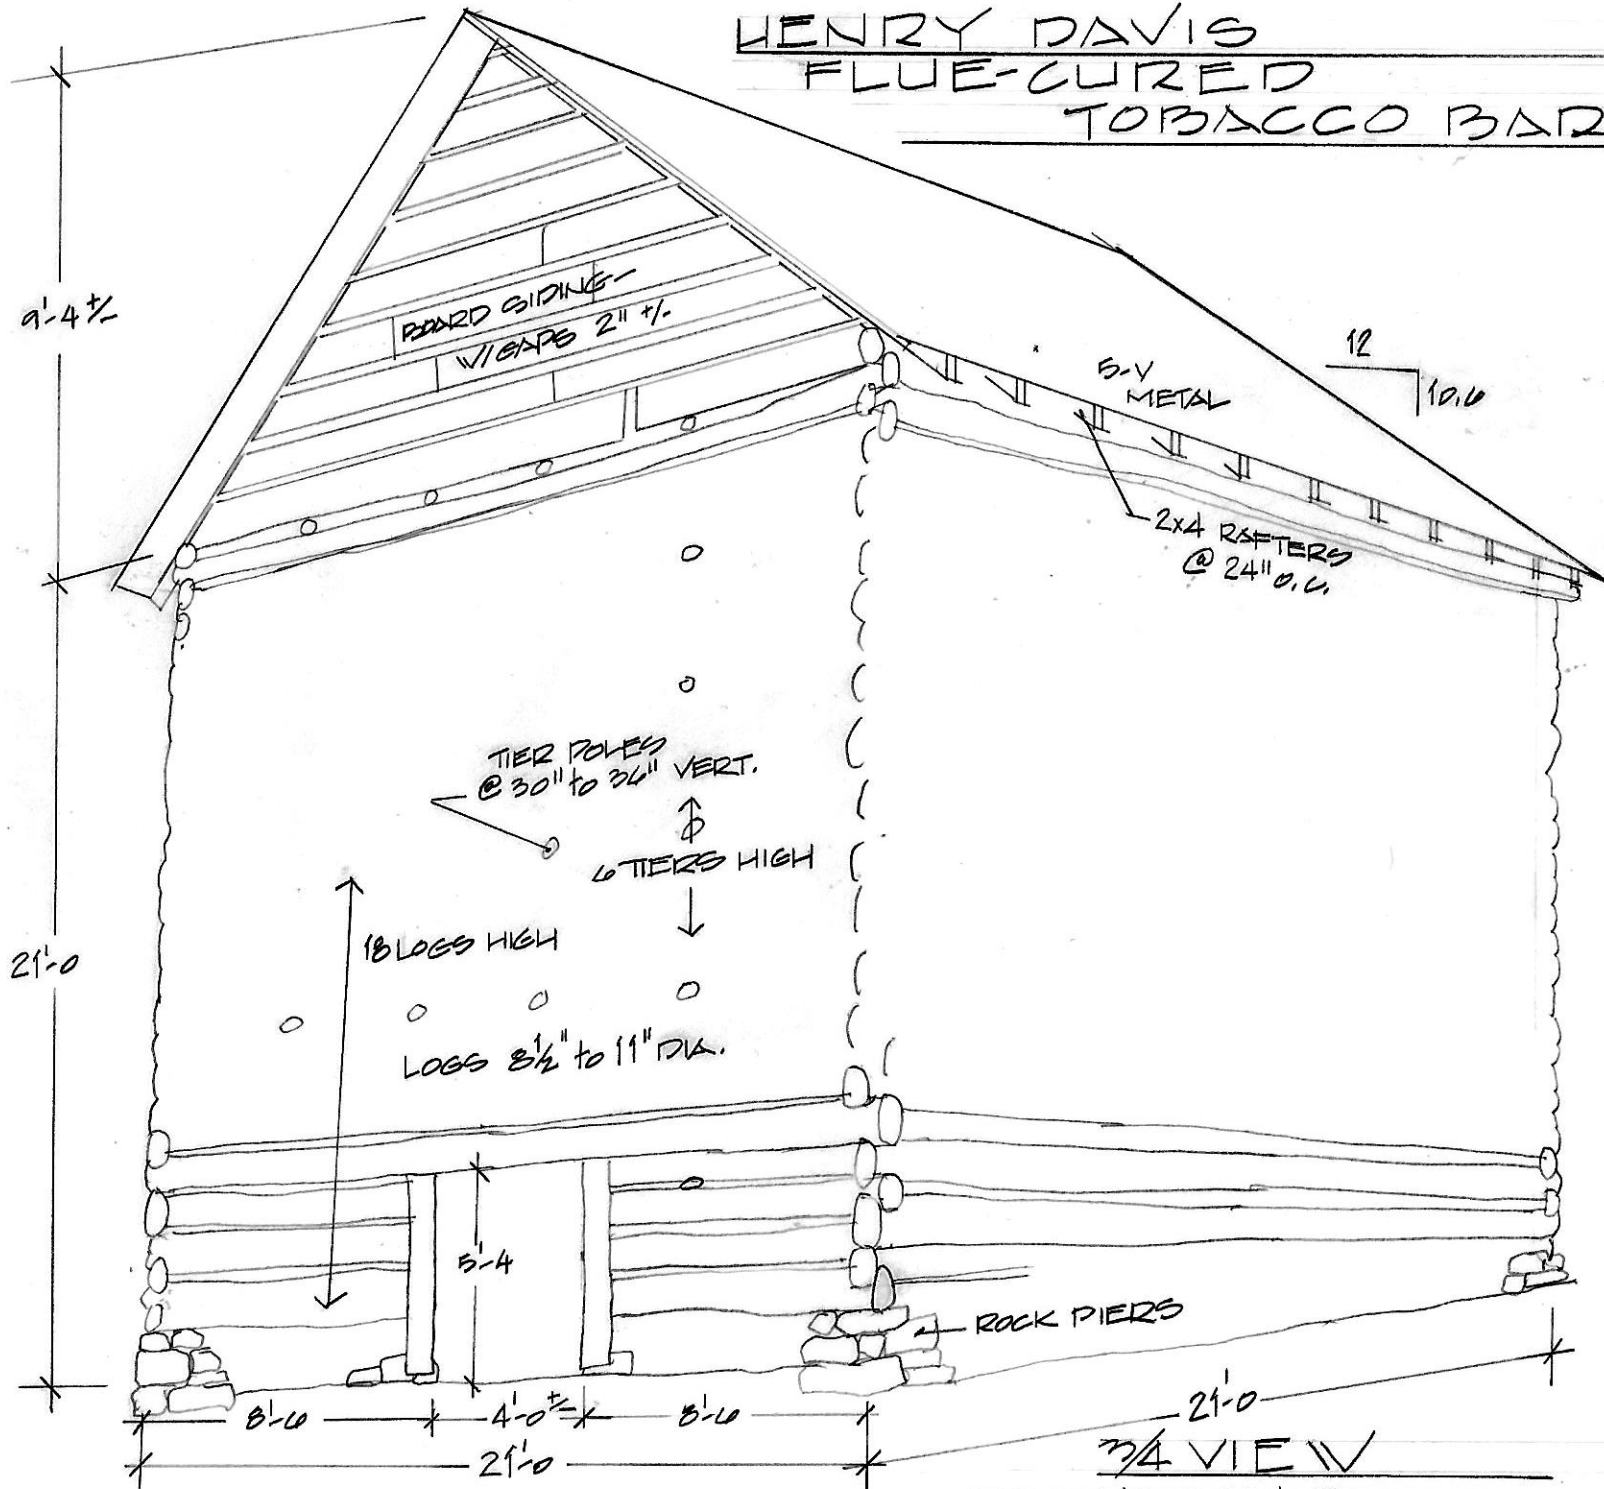

HENRY DAVIS
FLUE-CURED
TOBACCO BARN

21'-0"
3/4 VIEW
NO SCALE