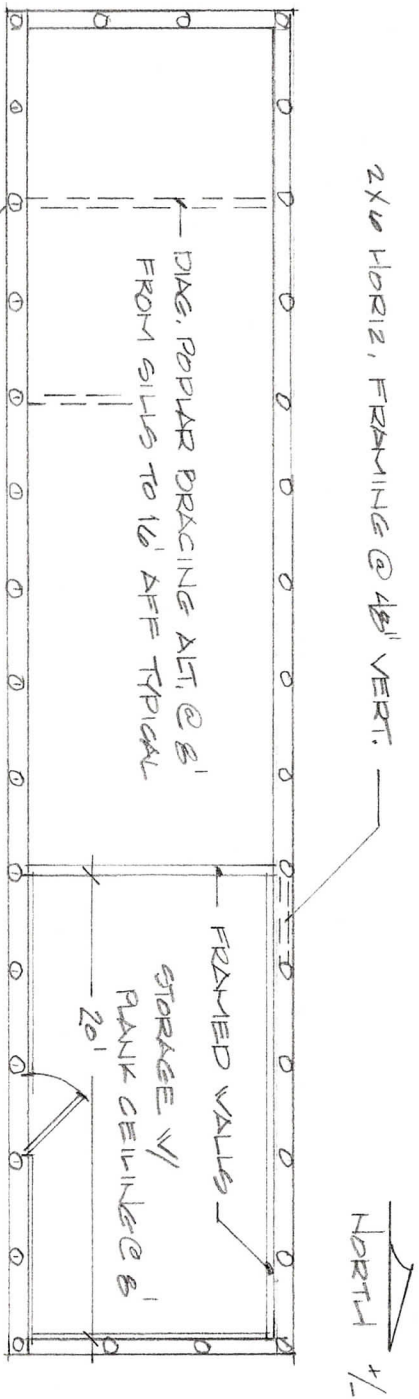

ROSCO KIDS PURPLEY TOBACCO PARRN

WHITE PINE POSTS @ 4' O.C., AVE. 5 1/2" DIA.

TIER ROLES RUN TO 6 HIGH ABOVE HALL, AVE. 48" O.C.

COMBO OF RUD, POPLAR AND 2x4 SAWN

FLOOR PLAN SCALE 1/8" = 1'-0"