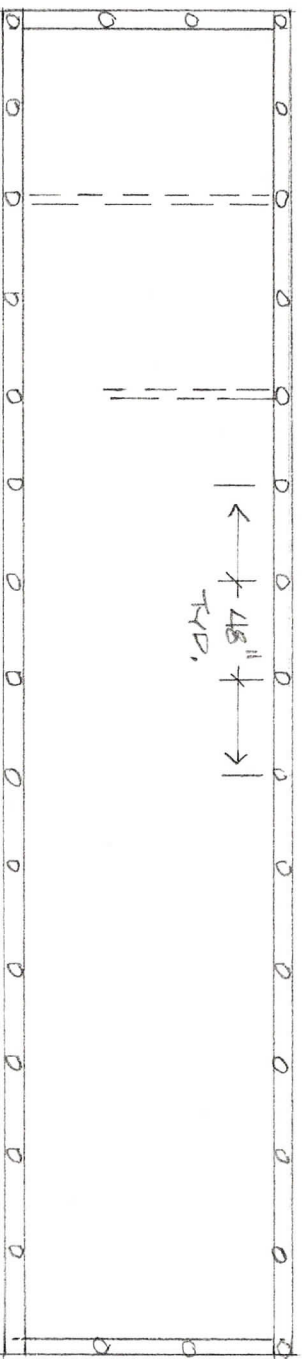

ROSCO KIDS PURPLEY TOBACCO PARRN

WHITE PINE POSTS @ 4' O.C., AVE. 5 1/2" DIA.

TIER ROLES RUN TO 6 HIGH ABOVE HALL, AVE. 48" O.C.

COMBO OF RUD, POPLAR AND 2x4 SAWN

FLOOR PLAN SCALE 1/8" = 1'-0"