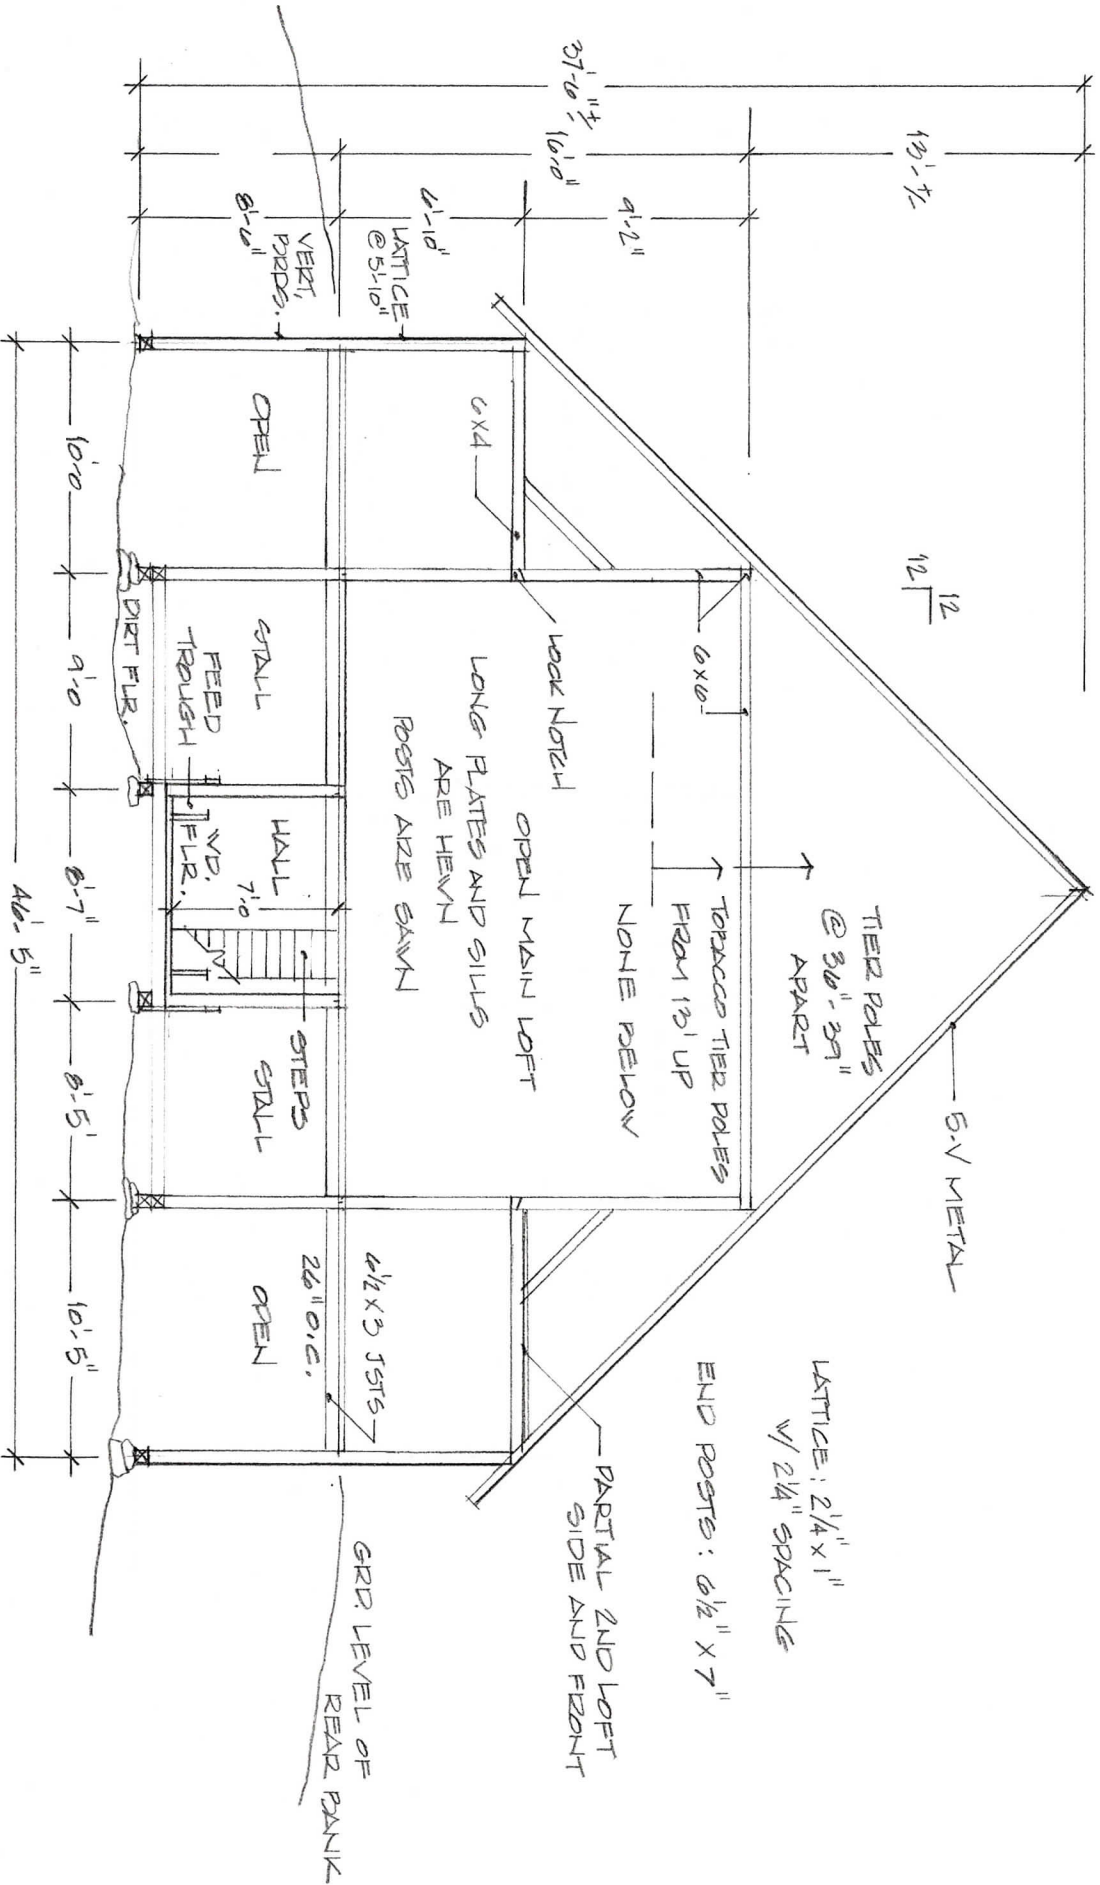

# JESSE WALLIN LIVESTOCK BARN

SECTION-ELEVATION LOOKING EAST  
 SCALE 1/8" = 1'-0"