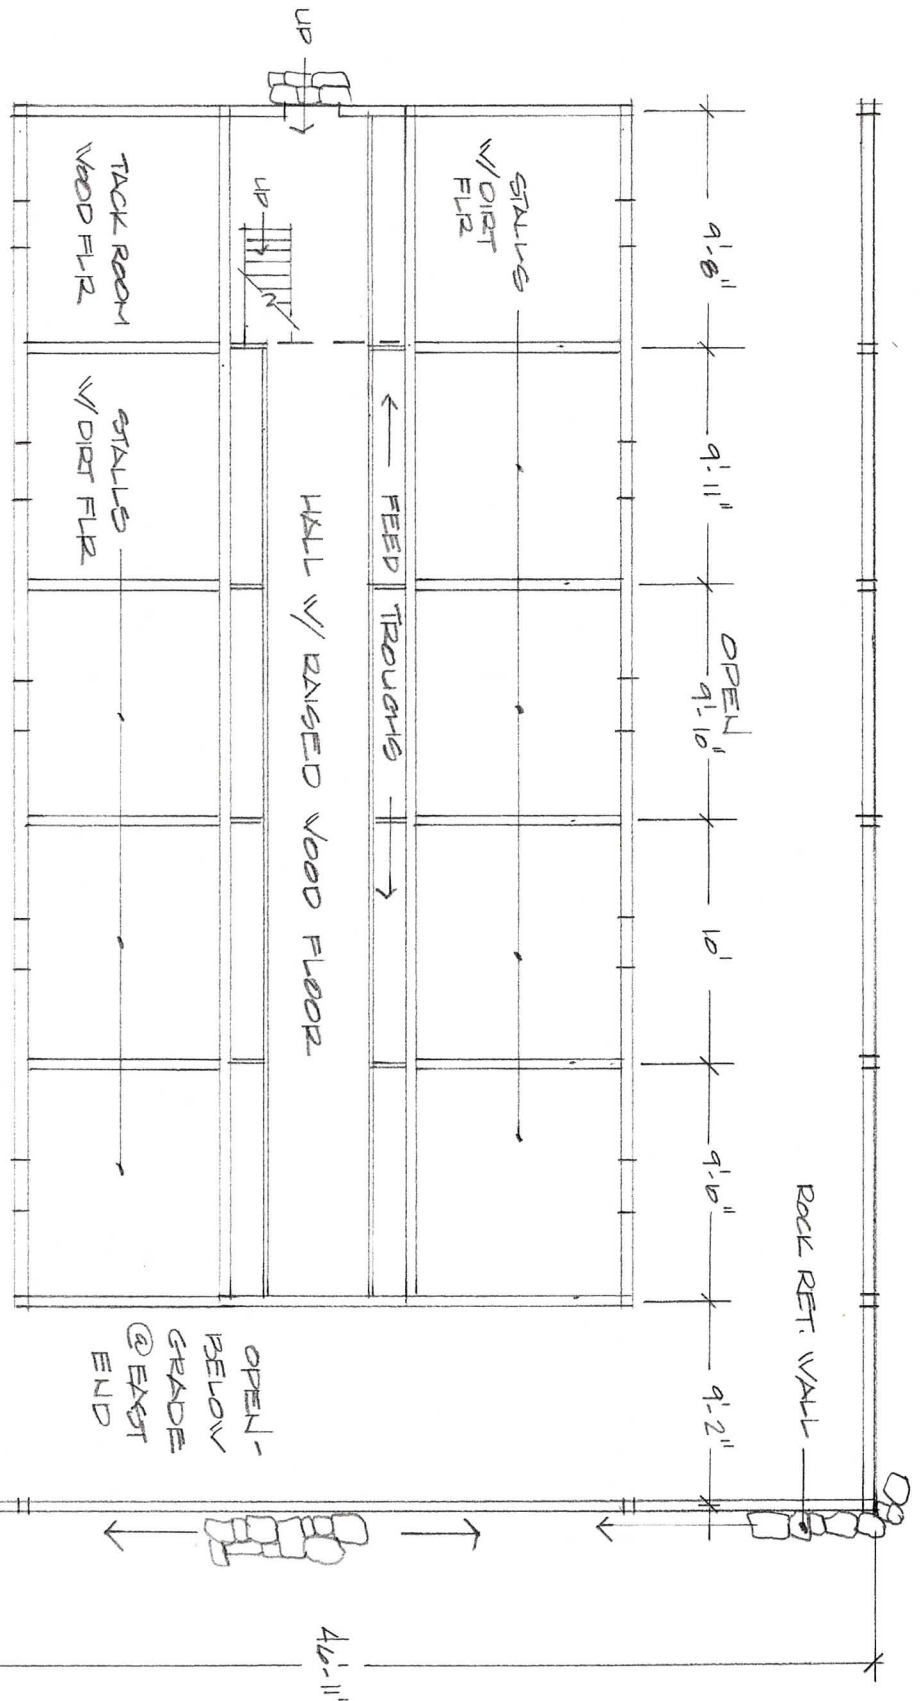

JESSE WALLIN LIVESTOCK BARN

North

SCALE
1/8" = 1'-0"

FLOOR PLAN - GROUND LEVEL