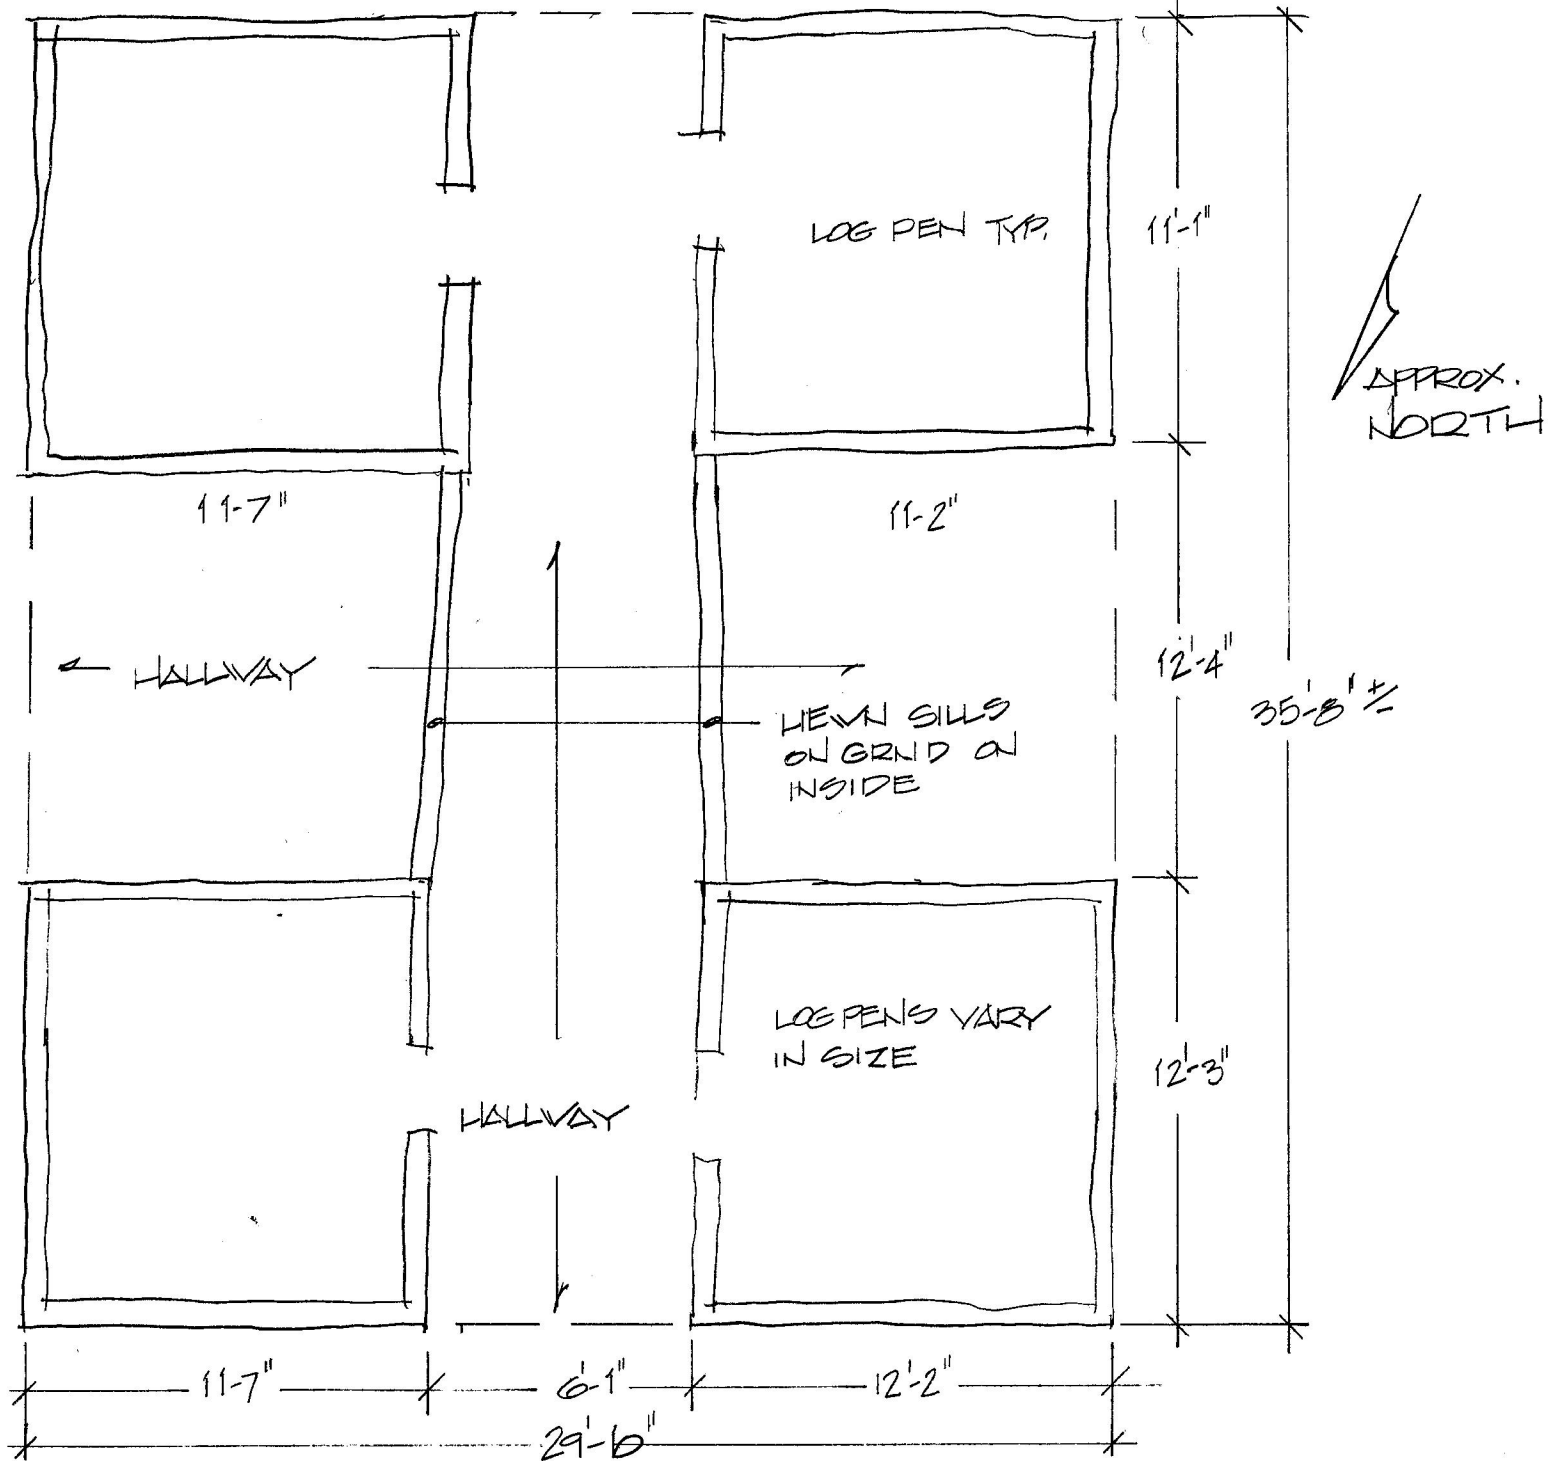

DOLPH
ROBINSON
BARN

FLOOR PLAN - ORIGINAL BARN

SCALE 3/16" = 1'-0"