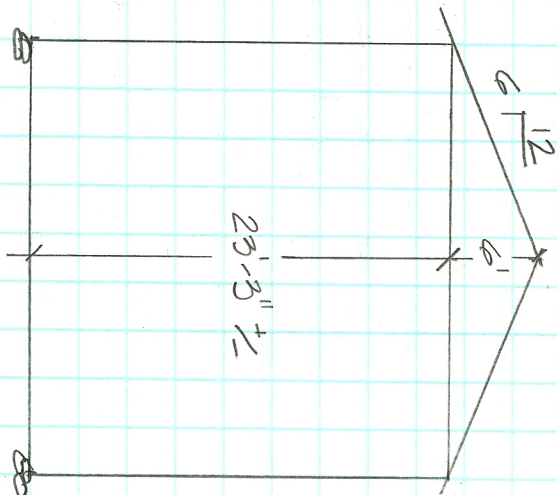

OSCAR ANDERSON BURLEY TOBACCO BARN

24'-0"

DOOR

DOOR

32'-0"

OAK SILLS - 8" X 8" ±

8'-0"

FLOOR PLAN

SCALE  
3/16" = 1'-0"

SECTION  
SCALE 3/32" = 1'-0"