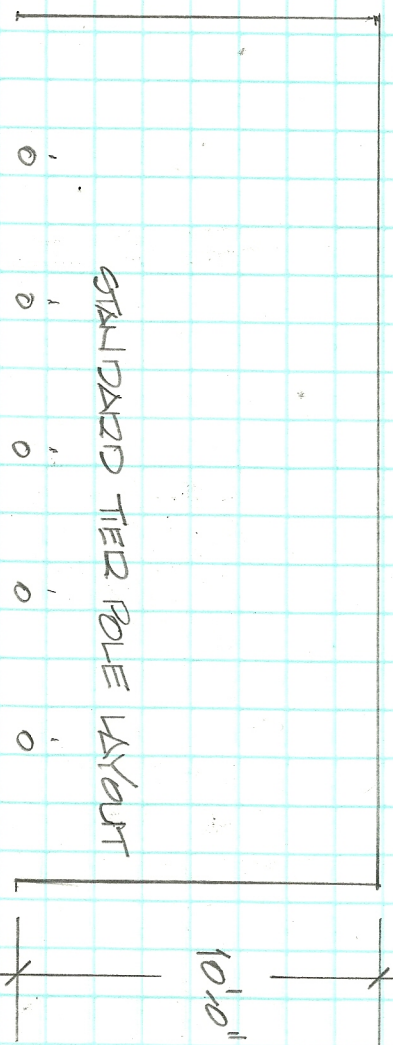

OSCAR ANDERSON BURLEY TOBACCO BARN

24'-0"

DOOR

DOOR

32'-0"

OAK SILLS - 8" X 8" ±

8'-0"

FLOOR PLAN

SCALE  
3/16" = 1'-0"

SECTION  
SCALE 3/32" = 1'-0"