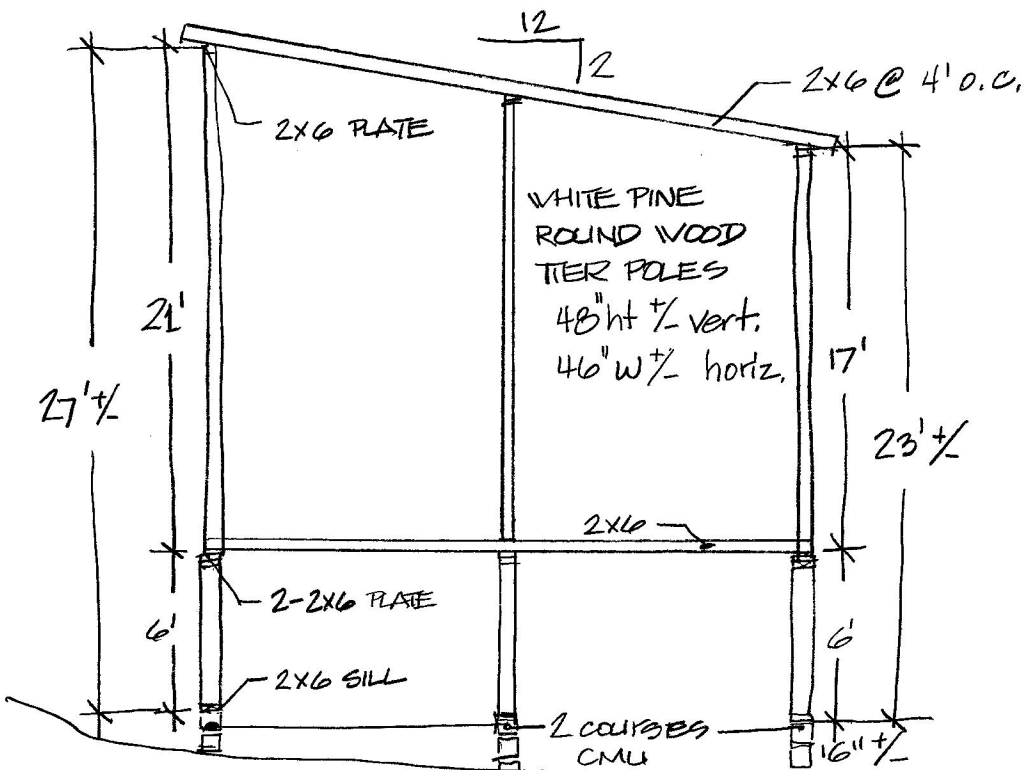

PLAN

TOBACCO STICKS
LENGTH: 46"-48" ave.

SIDING: WHITE PINE
13"-4" WIDE
12" AVE.

SECTION ELEVATION

NOT TO SCALE

LITTLE IVY CREEK

LEDFORD BURLEY TOBACCO BARN 1945-47
2300 OLD MARS HILL HIGHWAY