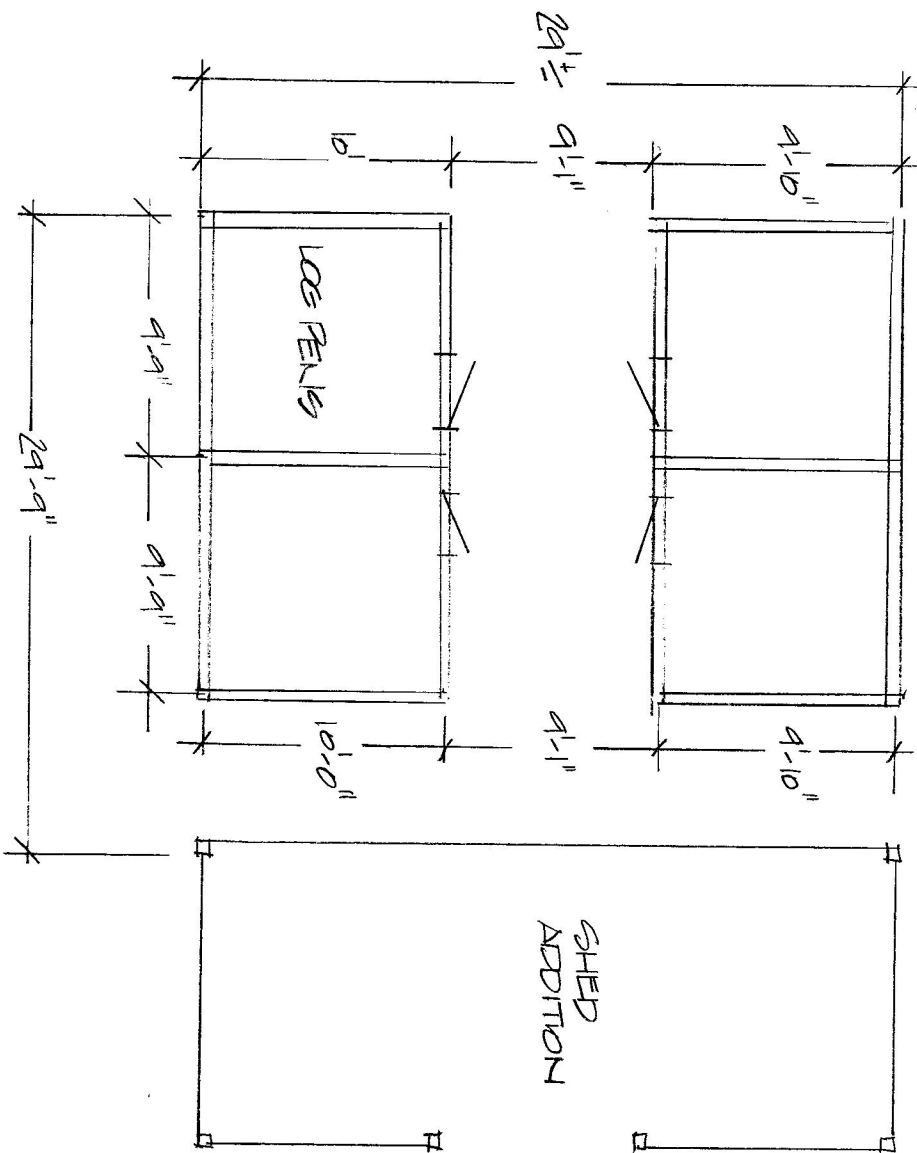

INTERIOR LOFT: POSTS @ 10'-0" | 9'-2" | 9'-8"

OSCAR YOUNG BARN

FLOOR PLAN - GROUND LEVEL LOG PENS